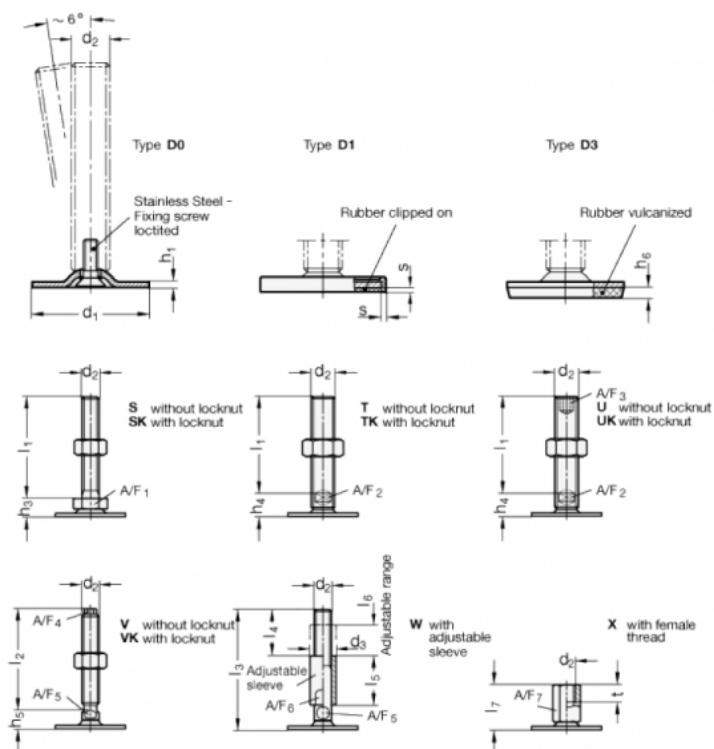

Article number: 204180M12100D3SK

Description: E+G levelling foot
GN 41-80-M12-100-D3-SK

Note: SK With nut, External hexagon at the bottom

Measures

A/F1	= 17
d1	= 80
d2	= M12
h1	= 3
h3	= 11
h6	= 5
l1	= 100
s	=